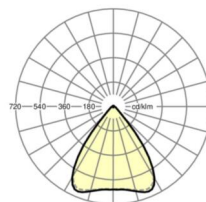

LIGHTING TECHNOLOGY

Placement	LED, Colour rendering/Light colour CRI ≥ 80 / 3000K
Colour tolerance (MacAdam)	3SDCM
Photobiological safety (Luminaire)	RG1
Nominal luminous flux	4083lm
LED service life	50000h L80/B10 (Tq 45°C)
Luminaire luminous efficiency	159lm/W
Beam angle	80° (C0) / 80° (C90)
UGR lat./long.	16.5 / 16.7

MECHANICS

Housing colour	silver grey/white aluminium RAL 9006
Dimensions (LxWxH/DxH)	1531mm x 55mm x 37mm
Weight (net)	1.9kg
Type of installation	Mounting rail system installation, Light structure

Dimensions

L	1531 mm	Length
B	55 mm	Width
H	37 mm	Height

DEEP-LINK

<https://www.regiolux.de/en/article/19430006085>

Reference	LED 4000lm 830
ηLB	100 %
Φ ↓/↑	98 % / 2 %
UGR lat./long.	16.5 / 16.7
VDU	65° < 3000cd/m²